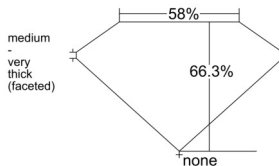

GIA®

FACSIMILE

GIA REPORT 7521401953

Verify this report at GIA.edu

GIA NATURAL DIAMOND DOSSIER®

June 05, 2025
GIA Report Number 7521401953
Shape and Cutting Style ..... Pear Brilliant
Measurements ..... 5.44 x 3.73 x 2.48 mm

GRADING RESULTS

Carat Weight ..... 0.31 carat
Color Grade I
Clarity Grade SI1

ADDITIONAL GRADING INFORMATION

Polish ..... Excellent
Symmetry ..... Very Good
Fluorescence ..... None
Clarity Characteristics ..... Crystal, Cloud, Feather
Inscription(s): GIA 7521401953

PROPORTIONS

Profile not to actual proportions

GRADING SCALES

GIA COLOR SCALE		GIA CLARITY SCALE	
COLORLESS	D	VERY VERY SLIGHTLY INCLUDED	FLAWLESS
	E		INTERNALLY FLAWLESS
	F		VVS₁
	G		VVS₂
	H		VS₁
	I		VS₂
	J		SI₁
	K		SI₂
	L		I₁
	M		I₂
NEAR COLORLESS	N	SLIGHTLY INCLUDED	I₃
	O		
	P		
	Q		
FAINT	R	INCLUDED	
	S		
	T		
	U		
VERY LIGHT	V	NOT LISTED	
	W		
	X		
	Y		
LIGHT	Z