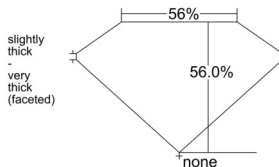

GIA®

FACSIMILE

GIA REPORT 7521422316

Verify this report at GIA.edu

GIA NATURAL DIAMOND DOSSIER®

June 09, 2025
GIA Report Number 7521422316
Shape and Cutting Style ..... Oval Brilliant
Measurements ..... 6.70 x 4.48 x 2.51 mm

GRADING RESULTS

Carat Weight ..... 0.50 carat
Color Grade ..... F
Clarity Grade ..... Internally Flawless

ADDITIONAL GRADING INFORMATION

Polish ..... Very Good
Symmetry ..... Excellent
Fluorescence ..... None
Clarity Characteristics ..... Minor Details of Polish
Inscription(s): GIA 7521422316

PROPORTIONS

Profile not to actual proportions

GRADING SCALES

GIA COLOR SCALE		GIA CLARITY SCALE			
COLORLESS	D	VERY VERY SLIGHTLY INCLUDED	FLAWLESS		
	E		INTERNALLY FLAWLESS		
	F	VERY SLIGHTLY INCLUDED	VVS₁		
	G		VVS₂		
	H		VS₁		
	NEAR COLORLESS	I	SLIGHTLY INCLUDED	VS₂	
		J		SI₁	
		FAINT	K	INCLUDED	SI₂
			L		I₁
			M		I₂
VERT LIGHT	N	LIGHT	I₃		
	O				
	P				
	Q				
	R