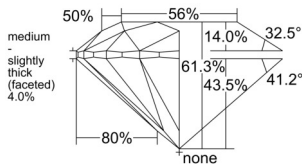

GIA®

FACSIMILE

GIA REPORT 7521429301

Verify this report at GIA.edu

GIA NATURAL DIAMOND DOSSIER®

June 10, 2025
GIA Report Number 7521429301
Shape and Cutting Style ..... Round Brilliant
Measurements ..... 3.95 - 3.97 x 2.43 mm

GRADING RESULTS

Carat Weight ..... 0.23 carat
Color Grade ..... E
Clarity Grade VVS1
Cut Grade ..... Excellent

ADDITIONAL GRADING INFORMATION

Polish ..... Excellent
Symmetry ..... Excellent
Fluorescence ..... Faint
Clarity Characteristics ..... Pinpoint
Inscription(s): GIA 7521429301

PROPORTIONS

Profile to actual proportions

GRADING SCALES

GIA COLOR SCALE

COLORLESS	D
	E
	F
	G
	H
	I
	J
NEAR COLORLESS	K
	L
FAIN	M
	N
	O
	P
	Q
VERY LIGHT	R
	S
	T
	U
	V
	W
	X
	Y
LIGHT	Z

GIA CLARITY SCALE

FLAWLESS	INTERNAL FLAWLESS	
		FLAWLESS
VERY VERY SLIGHTLY INCLUDED	VVS₁	
	VVS₂	
VERY SLIGHTLY INCLUDED	VS₁	
	VS₂	
SLIGHTLY INCLUDED	SI₁	
	SI₂	
INCLUDED	I₁	
	I₂	
	I₃	

GIA CUT SCALE

EXCELLENT
VERY GOOD
GOOD
FAIR
POOR