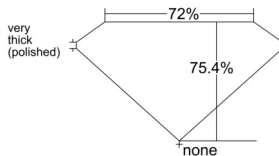

GIA®

FACSIMILE

GIA REPORT 7521437282

Verify this report at GIA.edu

GIA NATURAL DIAMOND DOSSIER®

June 16, 2025
GIA Report Number 7521437282
Shape and Cutting Style ..... Square Modified Brilliant
Measurements ..... 4.25 x 4.18 x 3.15 mm

GRADING RESULTS

Carat Weight ..... 0.50 carat
Color Grade ..... H
Clarity Grade VVS1

ADDITIONAL GRADING INFORMATION

Polish ..... Excellent
Symmetry ..... Very Good
Fluorescence ..... None
Clarity Characteristics ..... Feather
Inscription(s): GIA 7521437282

PROPORTIONS

Profile not to actual proportions

GRADING SCALES

GIA COLOR SCALE		GIA CLARITY SCALE			
COLORLESS	D	VERY VERY SLIGHTLY INCLUDED	FLAWLESS		
	E		INTERNALLY FLAWLESS		
	F		VVS₁		
	NEAR COLORLESS	G	VERY SLIGHTLY INCLUDED	VVS₂	
		H		VS₁	
		FAINT	I	SLIGHTLY INCLUDED	VS₂
			J		SI₁
			K		SI₂
	LIGHT	L	INCLUDED	I₁	
		M		I₂	
N		I₃			
O					
P					
Q					
R					
S					
T					
U					
V					
W					
X					
Y					
Z