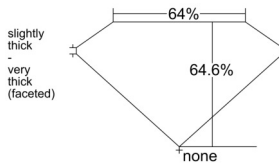

GIA®

FACSIMILE

GIA REPORT 7521442863

Verify this report at GIA.edu

GIA NATURAL DIAMOND DOSSIER®

June 10, 2025
GIA Report Number 7521442863
Shape and Cutting Style ..... Pear Brilliant
Measurements ..... 5.50 x 3.72 x 2.40 mm

GRADING RESULTS

Carat Weight ..... 0.30 carat
Color Grade ..... G
Clarity Grade VVS1

ADDITIONAL GRADING INFORMATION

Polish ..... Excellent
Symmetry ..... Very Good
Fluorescence ..... None
Clarity Characteristics..... Cavity, Manufacturing Remnant
Inscription(s): GIA 7521442863

PROPORTIONS

Profile not to actual proportions

GRADING SCALES

GIA COLOR SCALE		GIA CLARITY SCALE			
COLORLESS	D	VERY VERY SLIGHTLY INCLUDED	FLAWLESS		
	E		INTERNALLY FLAWLESS		
	F	VERY SLIGHTLY INCLUDED	VVS₁		
	G		VVS₂		
	H		VS₁		
	NEAR COLORLESS	I	SLIGHTLY INCLUDED	VS₂	
		J		SI₁	
		FAINT	K	INCLUDED	SI₂
			L		I₁
			M		I₂
VERT LIGHT	N	LIGHT	I₃		
	O				
	P				
	Q				
	R