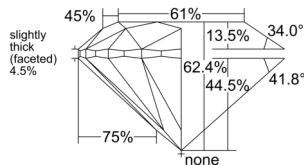

GIA®

FACSIMILE

GIA REPORT 7521450935

Verify this report at GIA.edu

GIA NATURAL DIAMOND DOSSIER®

June 17, 2025
GIA Report Number 7521450935
Shape and Cutting Style ..... Round Brilliant
Measurements ..... 5.36 - 5.38 x 3.35 mm

GRADING RESULTS

Carat Weight ..... 0.60 carat
Color Grade ..... F
Clarity Grade VVS1
Cut Grade ..... Excellent

ADDITIONAL GRADING INFORMATION

Polish ..... Excellent
Symmetry ..... Excellent
Fluorescence ..... None
Clarity Characteristics ..... Pinpoint, Feather
Inscription(s): GIA 7521450935

PROPORTIONS

Profile to actual proportions