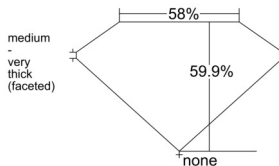

GIA®

FACSIMILE

GIA REPORT 7521522668

Verify this report at GIA.edu

GIA NATURAL DIAMOND DOSSIER®

June 17, 2025
GIA Report Number 7521522668
Shape and Cutting Style ..... Heart Brilliant
Measurements ..... 4.24 x 4.74 x 2.84 mm

GRADING RESULTS

Carat Weight ..... 0.32 carat
Color Grade ..... F
Clarity Grade VVS1

ADDITIONAL GRADING INFORMATION

Polish ..... Excellent
Symmetry ..... Very Good
Fluorescence ..... None
Clarity Characteristics ..... Feather
Inscription(s): GIA 7521522668

PROPORTIONS

Profile not to actual proportions

GRADING SCALES

GIA COLOR SCALE		GIA CLARITY SCALE			
COLORLESS	D	VERY VERY SLIGHTLY INCLUDED	FLAWLESS		
	E		INTERNALLY FLAWLESS		
	F	VERY SLIGHTLY INCLUDED	VVS₁		
	G		VVS₂		
	H		VS₁		
	NEAR COLORLESS	I	SLIGHTLY INCLUDED	VS₂	
		J		SI₁	
		FAINT	K	INCLUDED	SI₂
			L		I₁
			M		I₂
VERT LIGHT	N	LIGHT	I₃		
	O				
	P				
	Q				
	R				
	S				
	T