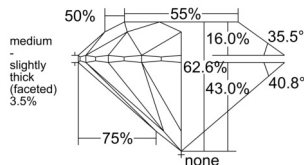

GIA®

FACSIMILE

GIA REPORT 7521558588

Verify this report at GIA.edu

GIA NATURAL DIAMOND DOSSIER®

June 20, 2025
GIA Report Number 7521558588
Shape and Cutting Style ..... Round Brilliant
Measurements ..... 4.61 - 4.64 x 2.90 mm

GRADING RESULTS

Carat Weight ..... 0.38 carat
Color Grade ..... F
Clarity Grade VS1
Cut Grade ..... Excellent

ADDITIONAL GRADING INFORMATION

Polish ..... Excellent
Symmetry ..... Excellent
Fluorescence ..... Faint
Clarity Characteristics..... Cloud, Crystal, Pinpoint
Inspection(s): GIA 7521558588

PROPORTIONS

Profile to actual proportions