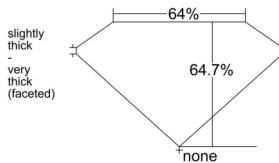

GIA®

FACSIMILE

GIA REPORT 7521573682

Verify this report at GIA.edu

GIA NATURAL DIAMOND DOSSIER®

June 21, 2025
GIA Report Number 7521573682
Shape and Cutting Style ..... Pear Brilliant
Measurements ..... 6.49 x 4.39 x 2.84 mm

GRADING RESULTS

Carat Weight ..... 0.50 carat
Color Grade ..... D
Clarity Grade VS1

ADDITIONAL GRADING INFORMATION

Polish ..... Excellent
Symmetry ..... Excellent
Fluorescence ..... Faint
Clarity Characteristics..... Crystal, Cloud, Pinpoint
Inscription(s): GIA 7521573682

PROPORTIONS

Profile not to actual proportions

GRADING SCALES

GIA COLOR SCALE		GIA CLARITY SCALE			
COLORLESS	D	VERY VERY SLIGHTLY INCLUDED	FLAWLESS		
	E		INTERNALLY FLAWLESS		
	F		VVS₁		
	NEAR COLORLESS	G	VVS₂		
		H	VERY SLIGHTLY INCLUDED	VS₁	
		I		VS₂	
		FAINT	J	SLIGHTLY INCLUDED	SI₁
			K		SI₂
	LIGHT		L	INCLUDED	I₁
			M		I₂
N			I₃		
O					
P					
Q					
R