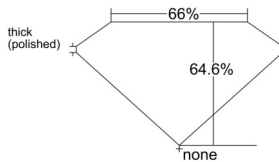

GIA®

FACSIMILE

GIA REPORT 7521578564

Verify this report at GIA.edu

GIA NATURAL DIAMOND DOSSIER®

June 23, 2025
GIA Report Number 7521578564
Shape and Cutting Style ..... Emerald Cut
Measurements ..... 4.93 x 3.38 x 2.19 mm

GRADING RESULTS

Carat Weight ..... 0.36 carat
Color Grade ..... D
Clarity Grade VS1

ADDITIONAL GRADING INFORMATION

Polish ..... Excellent
Symmetry ..... Very Good
Fluorescence ..... Faint
Clarity Characteristics..... Crystal, Needle, Pinpoint
Inscription(s): GIA 7521578564

PROPORTIONS

Profile not to actual proportions

GRADING SCALES

GIA COLOR SCALE		GIA CLARITY SCALE			
COLORLESS	D	VERY VERY SLIGHTLY INCLUDED	FLAWLESS		
	E		INTERNALLY FLAWLESS		
	F	VERY SLIGHTLY INCLUDED	VVS₁		
	G		VVS₂		
	H		VS₁		
	NEAR COLORLESS	I	SLIGHTLY INCLUDED	VS₂	
		J		SI₁	
		FAINT	K	INCLUDED	SI₂
			L		I₁
			M		I₂
VERT LIGHT	N	LIGHT	I₃		
	O				
	P				
	Q				
	R