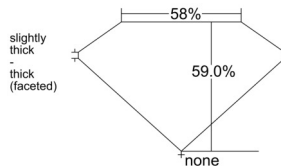

GIA®

FACSIMILE

GIA REPORT 7521580212

Verify this report at GIA.edu

GIA NATURAL DIAMOND DOSSIER®

June 23, 2025
GIA Report Number 7521580212
Shape and Cutting Style ..... Heart Brilliant
Measurements ..... 4.72 x 5.61 x 3.31 mm

GRADING RESULTS

Carat Weight ..... 0.50 carat
Color Grade ..... G
Clarity Grade VS1

ADDITIONAL GRADING INFORMATION

Polish ..... Excellent
Symmetry ..... Excellent
Fluorescence ..... None
Clarity Characteristics ..... Feather
Inscription(s): GIA 7521580212

PROPORTIONS

Profile not to actual proportions

GRADING SCALES

GIA COLOR SCALE		GIA CLARITY SCALE	
COLORLESS	D	VERY VERY SLIGHTLY INCLUDED	FLAWLESS
	E		INTERNALLY FLAWLESS
	F		VVS₁
	G		VVS₂
	H		VS₁
	I		VS₂
	J		SI₁
	K		SI₂
	L		I₁
	M		I₂
NEAR COLORLESS	N	SLIGHTLY INCLUDED	I₃
	O		
	P		
	Q		
FAINT	R		
	S		
	T		
	U		
VERT LIGHT	V		
	W		
	X		
	Y		
LIGHT	Z