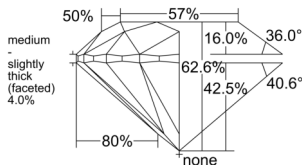

GIA®

FACSIMILE

GIA REPORT 7521589466

Verify this report at GIA.edu

GIA NATURAL DIAMOND DOSSIER®

June 26, 2025
GIA Report Number 7521589466
Shape and Cutting Style ..... Round Brilliant
Measurements ..... 4.72 - 4.73 x 2.96 mm

GRADING RESULTS

Carat Weight ..... 0.41 carat
Color Grade ..... E
Clarity Grade SI2
Cut Grade ..... Excellent

ADDITIONAL GRADING INFORMATION

Polish ..... Excellent
Symmetry ..... Excellent
Fluorescence ..... None
Clarity Characteristics ..... Cloud, Crystal
Inscription(s): GIA 7521589466

PROPORTIONS

Profile to actual proportions

GRADING SCALES

GIA COLOR SCALE

COLOREDNESS	D
	E
	F
	G
	H
	I
	J
NEAR COLORLESS	K
	L
Faint	M
	N
	O
	P
Very Light	R
	S
	T
	U
	V
	W
	X
	Y
Light	Z

GIA CLARITY SCALE

FLAWLESS	INTERNAL FLAWLESS	
		FLAWLESS
VERY VERY SLIGHTLY INCLUDED	VVS₁	
	VVS₂	
VERY SLIGHTLY INCLUDED	VS₁	
	VS₂	
SLIGHTLY INCLUDED	SI₁	
	SI₂	
INCLUDED	I₁	
	I₂	
	I₃	

GIA CUT SCALE

EXCELLENT
VERY GOOD
GOOD
FAIR
POOR