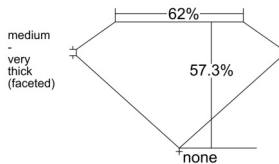

GIA®

FACSIMILE

GIA REPORT 7521599844

Verify this report at GIA.edu

GIA NATURAL DIAMOND DOSSIER®

July 03, 2025
GIA Report Number 7521599844
Shape and Cutting Style ..... Pear Brilliant
Measurements ..... 9.40 x 4.76 x 2.73 mm

GRADING RESULTS

Carat Weight ..... 0.70 carat
Color Grade ..... J
Clarity Grade VS2

ADDITIONAL GRADING INFORMATION

Polish ..... Excellent
Symmetry ..... Very Good
Fluorescence ..... None
Clarity Characteristics ..... Twinning Wisp
Inscription(s): GIA 7521599844

PROPORTIONS

Profile not to actual proportions

GRADING SCALES

GIA COLOR SCALE		GIA CLARITY SCALE			
COLORLESS	D	VERY VERY SLIGHTLY INCLUDED	FLAWLESS		
	E		INTERNALLY FLAWLESS		
	F	VERY SLIGHTLY INCLUDED	VVS₁		
	G		VVS₂		
	H		VS₁		
	NEAR COLORLESS	I	SLIGHTLY INCLUDED	VS₂	
		J		SI₁	
		FAINT	K	INCLUDED	SI₂
			L		I₁
			M		I₂
VERT LIGHT	N	LIGHT	I₃		
	O				
	P				
	Q				
	R