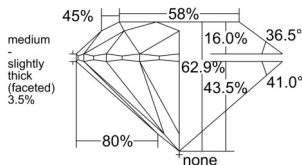

GIA®

FACSIMILE

GIA REPORT 7521635167

Verify this report at GIA.edu

GIA NATURAL DIAMOND DOSSIER®

July 09, 2025
GIA Report Number 7521635167
Shape and Cutting Style ..... Round Brilliant
Measurements ..... 5.36 - 5.41 x 3.38 mm

GRADING RESULTS

Carat Weight ..... 0.61 carat
Color Grade ..... F
Clarity Grade VVS1
Cut Grade ..... Excellent

ADDITIONAL GRADING INFORMATION

Polish ..... Excellent
Symmetry ..... Excellent
Fluorescence ..... None
Clarity Characteristics ..... Pinpoint, Internal Graining
Inscription(s): GIA 7521635167

PROPORTIONS

GRADING SCALES

GIA COLOR SCALE

COLORLESS	D
	E
	F
	G
	H
	I
	J
NEAR COLORLESS	K
	L
FAIN	M
	N
	O
	P
VERY LIGHT	Q
	R
	S
	T
	U
	V
	W
	X
	Y
LIGHT	Z

GIA CLARITY SCALE

FLAWLESS	INTERNAL FLAWLESS	
		EXCELLENT
VERY VERY SLIGHTLY INCLUDED	VVS₁	VERY GOOD
VERY SLIGHTLY INCLUDED	VVS₂	
SLIGHTLY INCLUDED	VS₁	GOOD
	VS₂	
INCLUDED	SI₁	FAIR
	SI₂	
INCLUDED	I₁	POOR
	I₂	
	I₃