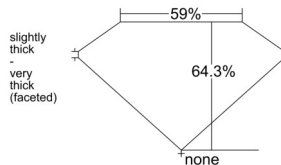

GIA®

FACSIMILE

GIA REPORT

7521636152

Verify this report at GIA.edu

GIA NATURAL DIAMOND DOSSIER®

June 27, 2025
GIA Report Number 7521636152
Shape and Cutting Style ..... Oval Brilliant
Measurements ..... 5.97 x 4.53 x 2.91 mm

GRADING RESULTS

Carat Weight ..... 0.50 carat
Color Grade ..... F
Clarity Grade VS1

ADDITIONAL GRADING INFORMATION

Polish ..... Excellent
Symmetry ..... Very Good
Fluorescence ..... None
Clarity Characteristics ..... Feather, Needle, Pinpoint
Inscription(s): GIA 7521636152

PROPORTIONS

Profile not to actual proportions

GRADING SCALES

GIA COLOR SCALE		GIA CLARITY SCALE	
COLORLESS	D	VERY VERY SLIGHTLY INCLUDED	FLAWLESS
	E		INTERNALLY FLAWLESS
	F		VVS₁
	G		VVS₂
	H		VS₁
	I		VS₂
	J		SI₁
	K		SI₂
	L		I₁
	M		I₂
NEAR COLORLESS	N	SLIGHTLY INCLUDED	I₃
	O		
	P		
	Q		
FAINT	R	INCLUDED	
	S		
	T		
	U		
	V		
	W		
	X		
	Y		
VERT LIGHT	Z