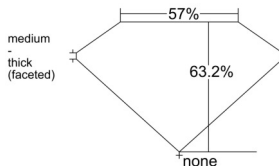

GIA®

FACSIMILE

GIA REPORT 7521644092

Verify this report at GIA.edu

GIA NATURAL DIAMOND DOSSIER®

June 30, 2025
GIA Report Number 7521644092
Shape and Cutting Style ..... Pear Brilliant
Measurements ..... 6.57 x 3.89 x 2.46 mm

GRADING RESULTS

Carat Weight ..... 0.36 carat
Color Grade ..... D
Clarity Grade VS1

ADDITIONAL GRADING INFORMATION

Polish ..... Excellent
Symmetry ..... Very Good
Fluorescence ..... Faint
Clarity Characteristics ..... Crystal, Cloud
Inscription(s): GIA 7521644092

PROPORTIONS

Profile not to actual proportions

GRADING SCALES

GIA COLOR SCALE		GIA CLARITY SCALE	
COLORLESS	D	VERY VERY SLIGHTLY INCLUDED	FLAWLESS
	E		INTERNALLY FLAWLESS
	F		VVS₁
	G		VVS₂
	H		VS₁
	I		VS₂
	J		SI₁
	K		SI₂
	L		I₁
	M		I₂
NEAR COLORLESS	N	SLIGHTLY INCLUDED	I₃
	O		
	P		
	Q		
FAINT	R		
	S		
	T		
	U		
VERT LIGHT	V		
	W		
	X		
	Y		
LIGHT	Z