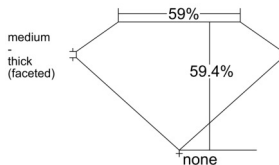

GIA®

FACSIMILE

GIA REPORT

7521645314

Verify this report at GIA.edu

GIA NATURAL DIAMOND DOSSIER®

July 02, 2025
GIA Report Number 7521645314
Shape and Cutting Style ..... Heart Brilliant
Measurements ..... 5.45 x 6.24 x 3.71 mm

GRADING RESULTS

Carat Weight ..... 0.70 carat
Color Grade ..... E
Clarity Grade VS1

ADDITIONAL GRADING INFORMATION

Polish ..... Excellent
Symmetry ..... Very Good
Fluorescence ..... None
Clarity Characteristics..... Crystal, Cloud, Needle, Pinpoint
Inscription(s): GIA 7521645314

PROPORTIONS

Profile not to actual proportions

GRADING SCALES

GIA COLOR SCALE		GIA CLARITY SCALE	
COLORLESS	D	VERY VERY SLIGHTLY INCLUDED	FLAWLESS
	E		INTERNALLY FLAWLESS
	F		VVS₁
	G		VVS₂
	H		VS₁
	I		VS₂
	J		SI₁
	K		SI₂
	L		I₁
	M		I₂
NEAR COLORLESS	N	SLIGHTLY INCLUDED	I₃
	O		
	P		
	Q		
FAINT	R		
	S		
	T		
	U		
VERT LIGHT	V		
	W		
	X		
	Y		
LIGHT	Z