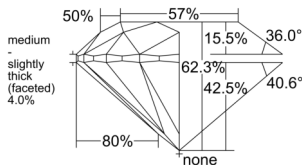

GIA®

FACSIMILE

GIA REPORT 7521688297

Verify this report at GIA.edu

GIA NATURAL DIAMOND DOSSIER®

July 08, 2025
GIA Report Number 7521688297
Shape and Cutting Style ..... Round Brilliant
Measurements ..... 4.62 - 4.65 x 2.89 mm

GRADING RESULTS

Carat Weight ..... 0.38 carat
Color Grade ..... E
Clarity Grade VS1
Cut Grade ..... Excellent

ADDITIONAL GRADING INFORMATION

Polish ..... Excellent
Symmetry ..... Excellent
Fluorescence ..... None
Clarity Characteristics..... Cloud, Crystal, Feather, Pinpoint
Inscription(s): GIA 7521688297

PROPORTIONS

GRADING SCALES

GIA COLOR SCALE

COLORLESS	D
	E
	F
	G
	H
	I
	J
NEAR COLORLESS	K
	L
FAIN	M
	N
	O
	P
VERY LIGHT	Q
	R
	S
	T
	U
	V
	W
	X
	Y
LIGHT	Z

GIA CLARITY SCALE

FLAWLESS	INTERNAL FLAWLESS	
		FLAWLESS
VERY VERY SLIGHTLY INCLUDED	VVS₁	
	VVS₂	
VERY SLIGHTLY INCLUDED	VS₁	
	VS₂	
SLIGHTLY INCLUDED	SI₁	
	SI₂	
INCLUDED	I₁	
	I₂	
	I₃	

GIA CUT SCALE

EXCELLENT
VERY GOOD
GOOD
FAIR
POOR