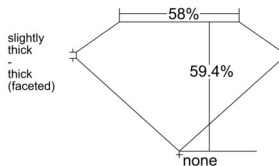

GIA®

FACSIMILE

GIA REPORT 7521705612

Verify this report at GIA.edu

GIA NATURAL DIAMOND DOSSIER®

July 04, 2025
GIA Report Number 7521705612
Shape and Cutting Style ..... Heart Brilliant
Measurements ..... 5.04 x 5.91 x 3.52 mm

GRADING RESULTS

Carat Weight ..... 0.60 carat
Color Grade ..... G
Clarity Grade VS1

ADDITIONAL GRADING INFORMATION

Polish ..... Excellent
Symmetry ..... Excellent
Fluorescence ..... None
Clarity Characteristics..... Crystal, Cloud, Pinpoint
Inscription(s): GIA 7521705612

PROPORTIONS

Profile not to actual proportions

GRADING SCALES

GIA COLOR SCALE		GIA CLARITY SCALE	
COLORLESS	D	VERY VERY SLIGHTLY INCLUDED	FLAWLESS
	E		INTERNALLY FLAWLESS
	F		VVS₁
	G		VVS₂
	H		VS₁
	I		VS₂
	J		SI₁
	K		SI₂
	L		I₁
	M		I₂
NEAR COLORLESS	N	SLIGHTLY INCLUDED	I₃
	O		
	P		
	Q		
FAINT	R		
	S		
	T		
	U		
VERT LIGHT	V		
	W		
	X		
	Y		
LIGHT	Z