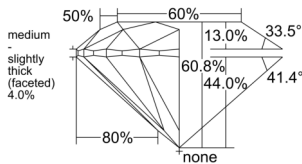

GIA®

FACSIMILE

GIA REPORT 7521749389

Verify this report at GIA.edu

GIA NATURAL DIAMOND DOSSIER®

July 10, 2025
GIA Report Number 7521749389
Shape and Cutting Style ..... Round Brilliant
Measurements ..... 4.38 - 4.40 x 2.67 mm

GRADING RESULTS

Carat Weight ..... 0.31 carat
Color Grade ..... F
Clarity Grade VS1
Cut Grade ..... Excellent

ADDITIONAL GRADING INFORMATION

Polish ..... Excellent
Symmetry ..... Excellent
Fluorescence ..... None
Clarity Characteristics..... Crystal, Feather, Needle, Pinpoint
Inscription(s): GIA 7521749389

PROPORTIONS

Profile to actual proportions

GRADING SCALES

GIA COLOR SCALE

COLORLESS	D
	E
	F
	G
	H
	I
	J
NEAR COLORLESS	K
	L
FAIN	M
	N
	O
	P
	Q
	R
	S
	T
	U
	V
	W
	X
	Y
LIGHT	Z

GIA CLARITY SCALE

	FLAWLESS
	INTERNALLY FLAWLESS
VERY VERY SLIGHTLY INCLUDED	VVS₁
	VVS₂
VERY SLIGHTLY INCLUDED	VS₁
	VS₂
SLIGHTLY INCLUDED	SI₁
	SI₂
INCLUDED	I₁
	I₂
	I₃

GIA CUT SCALE

	EXCELLENT
	VERY GOOD
	GOOD
	FAIR
	POOR