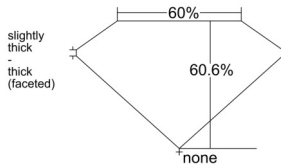

GIA®

FACSIMILE

GIA REPORT

7521767376

Verify this report at GIA.edu

GIA NATURAL DIAMOND DOSSIER®

July 12, 2025
GIA Report Number 7521767376
Shape and Cutting Style ..... Pear Brilliant
Measurements ..... 6.99 x 4.65 x 2.82 mm

GRADING RESULTS

Carat Weight ..... 0.54 carat
Color Grade ..... D
Clarity Grade VS1

ADDITIONAL GRADING INFORMATION

Polish ..... Excellent
Symmetry ..... Excellent
Fluorescence ..... Medium Blue
Clarity Characteristics ..... Crystal, Pinpoint
Inscription(s): GIA 7521767376

PROPORTIONS

Profile not to actual proportions

GRADING SCALES

GIA COLOR SCALE		GIA CLARITY SCALE	
COLORLESS	D	VERY VERY SLIGHTLY INCLUDED	FLAWLESS
	E		INTERNALLY FLAWLESS
	F		VS₁
	G		VS₂
	H		VS₁
	I		VS₂
	J		SI₁
	K		SI₂
	L		I₁
	M		I₂
NEAR COLORLESS	N	SLIGHTLY INCLUDED	I₃
	O		
	P		
	Q		
FAINT	R		
	S		
	T		
	U		
VERY LIGHT	V		
	W		
	X		
	Y		
LIGHT	Z