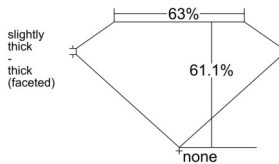

GIA®

FACSIMILE

GIA REPORT 7521789113

Verify this report at GIA.edu

GIA NATURAL DIAMOND DOSSIER®

July 22, 2025
GIA Report Number 7521789113
Shape and Cutting Style ..... Pear Brilliant
Measurements ..... 5.74 x 3.82 x 2.33 mm

GRADING RESULTS

Carat Weight ..... 0.30 carat
Color Grade ..... H
Clarity Grade VVS2

ADDITIONAL GRADING INFORMATION

Polish ..... Excellent
Symmetry ..... Very Good
Fluorescence ..... None
Clarity Characteristics ..... Pinpoint, Cloud
Inscription(s): GIA 7521789113

PROPORTIONS

Profile not to actual proportions

GRADING SCALES

GIA COLOR SCALE		GIA CLARITY SCALE			
COLORLESS	D	VERY VERY SLIGHTLY INCLUDED	FLAWLESS		
	E		INTERNALLY FLAWLESS		
	F		VVS₁		
	NEAR COLORLESS	G	VVS₂		
		H	VERY SLIGHTLY INCLUDED	VS₁	
		I		VS₂	
		FAINT	J	SLIGHTLY INCLUDED	SI₁
			K		SI₂
	L		I₁		
	VERT LIGHT		M	INCLUDED	I₂
N			I₃		
O					
P					
Q					
LIGHT	R				
	S				
	T				
	U				
	V				
W					
X					
Y					
Z