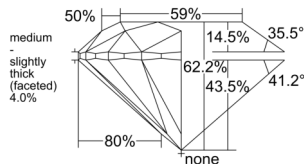

GIA®

FACSIMILE

GIA REPORT 7521887840

Verify this report at GIA.edu

GIA NATURAL DIAMOND DOSSIER®

July 22, 2025
GIA Report Number 7521887840
Shape and Cutting Style ..... Round Brilliant
Measurements ..... 5.21 - 5.24 x 3.25 mm

GRADING RESULTS

Carat Weight ..... 0.55 carat
Color Grade ..... G
Clarity Grade VS1
Cut Grade ..... Excellent

ADDITIONAL GRADING INFORMATION

Polish ..... Excellent
Symmetry ..... Excellent
Fluorescence ..... None
Clarity Characteristics ..... Cloud
Inscription(s): GIA 7521887840

PROPORTIONS

GRADING SCALES

GIA COLOR SCALE	GIA CLARITY SCALE	GIA CUT SCALE	
D	FLAWLESS	EXCELLENT	
E	INTERNALLY FLAWLESS		
F		VVS₁	VERY GOOD
G	VVS₂		
H	VS₁	GOOD	
I	VS₂		
J	SI₁	FAIR	
K	SI₂		
L	I₁	POOR	
M	I₂		
N	I₃		
O			
P			
Q			
R			
S			
T			
U			
V			
W			
X			
Y			
Z