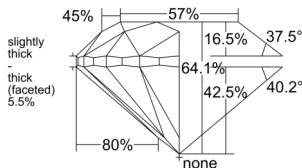

GIA®

FACSIMILE

GIA REPORT

7521916551

Verify this report at GIA.edu

GIA NATURAL DIAMOND DOSSIER®

July 26, 2025
GIA Report Number 7521916551
Shape and Cutting Style ..... Round Brilliant
Measurements ..... 4.80 - 4.85 x 3.09 mm

GRADING RESULTS

Carat Weight ..... 0.46 carat
Color Grade L
Clarity Grade VVS1
Cut Grade ..... Very Good

ADDITIONAL GRADING INFORMATION

Polish ..... Very Good
Symmetry ..... Very Good
Fluorescence ..... Faint
Clarity Characteristics..... Pinpoint, Feather, Cavity, Chip
Inscription(s): GIA 7521916551

PROPORTIONS

Profile to actual proportions