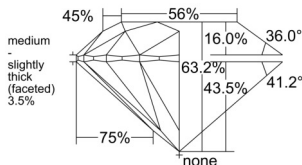

GIA®

FACSIMILE

GIA REPORT

7521958986

Verify this report at GIA.edu

GIA NATURAL DIAMOND DOSSIER®

July 29, 2025
GIA Report Number 7521958986
Shape and Cutting Style ..... Round Brilliant
Measurements ..... 5.32 - 5.38 x 3.39 mm

GRADING RESULTS

Carat Weight ..... 0.60 carat
Color Grade ..... D
Clarity Grade VS1
Cut Grade ..... Excellent

ADDITIONAL GRADING INFORMATION

Polish ..... Excellent
Symmetry ..... Very Good
Fluorescence ..... Strong Blue
Clarity Characteristics..... Crystal, Feather, Pinpoint, Cloud
Inscription(s): GIA 7521958986

PROPORTIONS

Profile to actual proportions

GRADING SCALES

GIA COLOR SCALE

COLORLESS	D
	E
	F
	G
	H
	I
	J
NEAR COLORLESS	K
	L
FAIN	M
	N
	O
	P
VERY LIGHT	Q
	R
	S
	T
	U
	V
	W
	X
	Y
LIGHT	Z

GIA CLARITY SCALE

FLAWLESS	VERY VERY SLIGHTLY INCLUDED	VS₁	VS₂	VS₁	VS₂	SL₁	SL₂	I₁	I₂	I₃		
											FLAWLESS	INTERNALLY FLAWLESS

GIA CUT SCALE

EXCELLENT
VERY GOOD
GOOD
FAIR
POOR