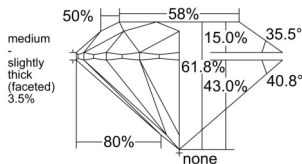

GIA®

FACSIMILE

GIA NATURAL DIAMOND DOSSIER®

August 01, 2025
GIA Report Number 7521959805
Shape and Cutting Style ..... Round Brilliant
Measurements ..... 4.27 - 4.29 x 2.65 mm

GRADING RESULTS

Carat Weight ..... 0.30 carat
Color Grade ..... D
Clarity Grade S11
Cut Grade ..... Excellent

ADDITIONAL GRADING INFORMATION

Polish ..... Very Good
Symmetry ..... Very Good
Fluorescence ..... None
Clarity Characteristics ..... Crystal
Inscription(s): GIA 7521959805

GIA REPORT 7521959805

Verify this report at GIA.edu

PROPORTIONS

Profile to actual proportions

GRADING SCALES

GIA COLOR SCALE	GIA CLARITY SCALE	GIA CUT SCALE	
D	FLAWLESS	EXCELLENT	
E	INTERNALLY FLAWLESS		
F		VVS₁	VERY GOOD
G	VVS₂		
H	VS₁	GOOD	
I	VS₂		
J	S1₁	FAIR	
K	S1₂		
L	I₁	POOR	
M	I₂		
N	I₃		
O			
P			
Q			
R			
S			
T			
U			
V			
W			
X			
Y			
Z