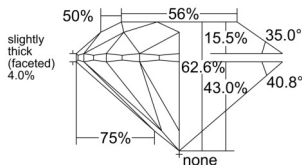

GIA®

FACSIMILE

GIA REPORT 7521993255

Verify this report at GIA.edu

GIA NATURAL DIAMOND DOSSIER®

August 01, 2025
GIA Report Number 7521993255
Shape and Cutting Style ..... Round Brilliant
Measurements ..... 5.28 - 5.31 x 3.31 mm

GRADING RESULTS

Carat Weight ..... 0.57 carat
Color Grade ..... D
Clarity Grade VS1
Cut Grade ..... Excellent

ADDITIONAL GRADING INFORMATION

Polish ..... Excellent
Symmetry ..... Excellent
Fluorescence ..... Strong Blue
Clarity Characteristics ..... Crystal
Inscription(s): GIA 7521993255

PROPORTIONS

Profile to actual proportions