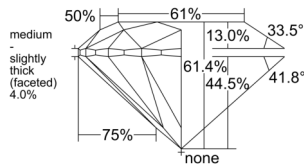

GIA®

FACSIMILE

GIA REPORT

7522020856

Verify this report at GIA.edu

GIA NATURAL DIAMOND DOSSIER®

April 29, 2025
GIA Report Number 7522020856
Shape and Cutting Style ..... Round Brilliant
Measurements ..... 4.34 - 4.37 x 2.68 mm

GRADING RESULTS

Carat Weight ..... 0.31 carat
Color Grade ..... F
Clarity Grade VVS1
Cut Grade ..... Excellent

ADDITIONAL GRADING INFORMATION

Polish ..... Excellent
Symmetry ..... Excellent
Fluorescence ..... None
Clarity Characteristics ..... Pinpoint
Inscription(s): GIA 7522020856

PROPORTIONS

Profile to actual proportions