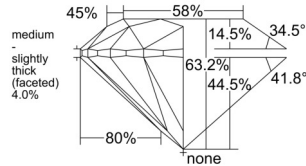

GIA®

FACSIMILE

GIA REPORT

7522080598

Verify this report at GIA.edu

GIA NATURAL DIAMOND DOSSIER®

May 07, 2025
GIA Report Number 7522080598
Shape and Cutting Style ..... Round Brilliant
Measurements ..... 5.34 - 5.38 x 3.39 mm

GRADING RESULTS

Carat Weight ..... 0.60 carat
Color Grade I
Clarity Grade VS1
Cut Grade ..... Excellent

ADDITIONAL GRADING INFORMATION

Polish ..... Excellent
Symmetry ..... Excellent
Fluorescence ..... None
Clarity Characteristics ..... Crystal, Pinpoint
Inscription(s): GIA 7522080598

PROPORTIONS

Profile to actual proportions