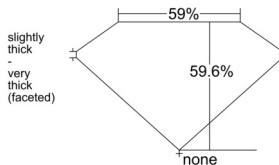

GIA®

FACSIMILE

GIA REPORT 7522081222

Verify this report at GIA.edu

GIA NATURAL DIAMOND DOSSIER®

May 07, 2025
GIA Report Number 7522081222
Shape and Cutting Style ..... Heart Brilliant
Measurements ..... 4.94 x 5.42 x 3.23 mm

GRADING RESULTS

Carat Weight ..... 0.50 carat
Color Grade ..... F
Clarity Grade SI1

ADDITIONAL GRADING INFORMATION

Polish ..... Excellent
Symmetry ..... Excellent
Fluorescence ..... Medium Blue
Clarity Characteristics ..... Cloud
Inscription(s): GIA 7522081222

PROPORTIONS

Profile not to actual proportions

GRADING SCALES

GIA COLOR SCALE		GIA CLARITY SCALE			
COLORLESS	D	VERY VERY SLIGHTLY INCLUDED	FLAWLESS		
	E		INTERNALLY FLAWLESS		
	F		VVS₁		
	G		VVS₂		
	NEAR COLORLESS	H	VERY SLIGHTLY INCLUDED	VS₁	
		I		VS₂	
		FAINT	J	SLIGHTLY INCLUDED	SI₁
			K		SI₂
	L		I₁		
	M		I₂		
N	I₃				
P					
VERT LIGHT	Q	INCLUDED			
	R				
	S				
	T				
	U				
	V				
LIGHT	W				
	X				
	Y				
	Z