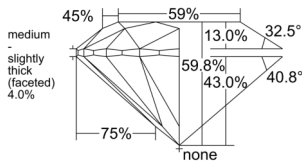

GIA®

FACSIMILE

GIA REPORT 7522160450

Verify this report at GIA.edu

GIA NATURAL DIAMOND DOSSIER®

May 15, 2025
GIA Report Number 7522160450
Shape and Cutting Style ..... Round Brilliant
Measurements ..... 5.55 - 5.58 x 3.33 mm

GRADING RESULTS

Carat Weight ..... 0.63 carat
Color Grade I
Clarity Grade S11
Cut Grade ..... Excellent

ADDITIONAL GRADING INFORMATION

Polish ..... Excellent
Symmetry ..... Excellent
Fluorescence ..... None
Clarity Characteristics ..... Cloud, Crystal
Inscription(s): GIA 7522160450

PROPORTIONS

Profile to actual proportions

GRADING SCALES

GIA COLOR SCALE	GIA CLARITY SCALE	GIA CUT SCALE	
D	FLAWLESS	EXCELLENT	
E	INTERNALLY FLAWLESS		
F		VVS₁	VERY GOOD
G	VVS₂		
H	VS₁	GOOD	
I	VS₂		
J	S1₁	FAIR	
K	S1₂		
L	I₁	POOR	
M	I₂		
N	I₃		
O			
P			
Q			
R			
S			
T			
U			
V			
W			
X			
Y			
Z