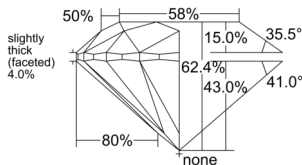

GIA®

FACSIMILE

GIA REPORT 7522183879

Verify this report at GIA.edu

GIA NATURAL DIAMOND DOSSIER®

May 17, 2025
GIA Report Number 7522183879
Shape and Cutting Style ..... Round Brilliant
Measurements ..... 5.30 - 5.32 x 3.31 mm

GRADING RESULTS

Carat Weight ..... 0.58 carat
Color Grade ..... D
Clarity Grade VVS1
Cut Grade ..... Excellent

ADDITIONAL GRADING INFORMATION

Polish ..... Excellent
Symmetry ..... Excellent
Fluorescence ..... None
Clarity Characteristics ..... Pinpoint
Inscription(s): GIA 7522183879

PROPORTIONS

Profile to actual proportions

GRADING SCALES

GIA COLOR SCALE

COLORLESS	D
	E
	F
	G
	H
	I
	J
NEAR COLORLESS	K
	L
FAIN	M
	N
	O
	P
VERY LIGHT	Q
	R
	S
	T
	U
	V
	W
	X
	Y
LIGHT	Z

GIA CLARITY SCALE

FLAWLESS	VERY VERY SLIGHTLY INCLUDED	VS₁	VS₂	SLIGHTLY INCLUDED	SI₁	SI₂	I₁	I₂	I₃	
										VERY SLIGHTLY INCLUDED
INTERNALLY FLAWLESS										

GIA CUT SCALE

EXCELLENT
VERY GOOD
GOOD
FAIR
POOR