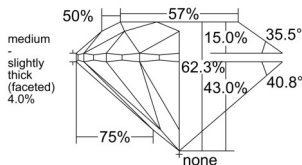

GIA®

FACSIMILE

GIA REPORT 7522229046

Verify this report at GIA.edu

GIA NATURAL DIAMOND DOSSIER®

May 27, 2025
GIA Report Number 7522229046
Shape and Cutting Style ..... Round Brilliant
Measurements ..... 4.25 - 4.29 x 2.66 mm

GRADING RESULTS

Carat Weight ..... 0.30 carat
Color Grade ..... E
Clarity Grade S11
Cut Grade ..... Excellent

ADDITIONAL GRADING INFORMATION

Polish ..... Excellent
Symmetry ..... Very Good
Fluorescence ..... None
Clarity Characteristics ..... Cloud
Inscription(s): GIA 7522229046

PROPORTIONS

GRADING SCALES

GIA COLOR SCALE	GIA CLARITY SCALE	GIA CUT SCALE	
D	FLAWLESS	EXCELLENT	
E	INTERNALLY FLAWLESS		
F		VVS₁	VERY GOOD
G	VVS₂		
H	VS₁	GOOD	
I	VS₂		
J	S1₁	FAIR	
K	S1₂		
L	I₁	POOR	
M	I₂		
N	I₃		
O			
P			
Q			
R			
S			
T			
U			
V			
W			
X			
Y			
Z