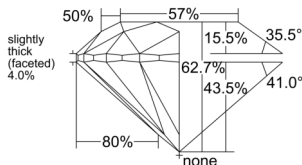

GIA®

FACSIMILE

GIA REPORT

7522254174

Verify this report at GIA.edu

GIA NATURAL DIAMOND DOSSIER®

May 23, 2025
GIA Report Number 7522254174
Shape and Cutting Style ..... Round Brilliant
Measurements ..... 5.18 - 5.22 x 3.26 mm

GRADING RESULTS

Carat Weight ..... 0.55 carat
Color Grade ..... G
Clarity Grade VS2
Cut Grade ..... Excellent

ADDITIONAL GRADING INFORMATION

Polish ..... Excellent
Symmetry ..... Excellent
Fluorescence ..... None
Clarity Characteristics ..... Cloud
Inscription(s): GIA 7522254174

PROPORTIONS

Profile to actual proportions