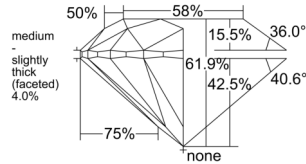

GIA®

FACSIMILE

GIA REPORT 7522294441

Verify this report at GIA.edu

GIA NATURAL DIAMOND DOSSIER®

May 27, 2025
GIA Report Number 7522294441
Shape and Cutting Style ..... Round Brilliant
Measurements ..... 5.20 - 5.23 x 3.23 mm

GRADING RESULTS

Carat Weight ..... 0.55 carat
Color Grade ..... D
Clarity Grade S11
Cut Grade ..... Excellent

ADDITIONAL GRADING INFORMATION

Polish ..... Excellent
Symmetry ..... Excellent
Fluorescence ..... Faint
Clarity Characteristics..... Crystal, Cloud, Feather
Inscription(s): GIA 7522294441

PROPORTIONS

Profile to actual proportions