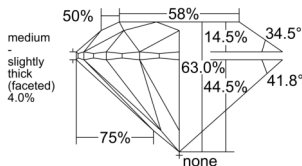

GIA®

FACSIMILE

GIA REPORT 7522304571

Verify this report at GIA.edu

GIA NATURAL DIAMOND DOSSIER®

May 29, 2025
GIA Report Number 7522304571
Shape and Cutting Style ..... Round Brilliant
Measurements ..... 5.03 - 5.08 x 3.18 mm

GRADING RESULTS

Carat Weight ..... 0.50 carat
Color Grade ..... D
Clarity Grade VVS1
Cut Grade ..... Excellent

ADDITIONAL GRADING INFORMATION

Polish ..... Excellent
Symmetry ..... Very Good
Fluorescence ..... Faint
Clarity Characteristics..... Pinpoint, Cloud, Chip, Surface Graining
Inspection(s): GIA 7522304571

PROPORTIONS

Profile to actual proportions

GRADING SCALES

GIA COLOR SCALE

COLORLESS	D
	E
	F
	G
	H
	I
	J
NEAR COLORLESS	K
	L
Faint	M
	N
	O
	P
	Q
Very Light	R
	S
	T
	U
	V
	W
	X
	Y
Light	Z

GIA CLARITY SCALE

FLAWLESS	INTERNAL FLAWLESS	EXCELLENT	
VERY VERY SLIGHTLY INCLUDED	VVS₁	VERY GOOD	
	VVS₂		
VERY SLIGHTLY INCLUDED	VS₁	GOOD	
	VS₂		
SLIGHTLY INCLUDED	SI₁	FAIR	
	SI₂		
INCLUDED	I₁	POOR	
	I₂		
	I₃