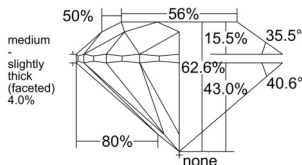

GIA®

FACSIMILE

GIA REPORT 7522319186

Verify this report at GIA.edu

GIA NATURAL DIAMOND DOSSIER®

May 30, 2025
GIA Report Number 7522319186
Shape and Cutting Style ..... Round Brilliant
Measurements ..... 5.49 - 5.51 x 3.45 mm

GRADING RESULTS

Carat Weight ..... 0.65 carat
Color Grade ..... J
Clarity Grade S11
Cut Grade ..... Excellent

ADDITIONAL GRADING INFORMATION

Polish ..... Excellent
Symmetry ..... Excellent
Fluorescence ..... None
Clarity Characteristics..... Cloud, Feather, Crystal
Inscription(s): GIA 7522319186

PROPORTIONS

Profile to actual proportions

GRADING SCALES

GIA COLOR SCALE

COLOREDNESS	D
	E
	F
	G
	H
	I
	J
NEAR COLORLESS	K
	L
FAIN	M
	N
	O
	P
VERY LIGHT	Q
	R
	S
	T
	U
	V
	W
	X
	Y
LIGHT	Z

GIA CLARITY SCALE

FLAWLESS	INTERNAL FLAWLESS	
		FLAWLESS
VERY VERY SLIGHTLY INCLUDED	VVS₁	
	VVS₂	
VERY SLIGHTLY INCLUDED	VS₁	
	VS₂	
SLIGHTLY INCLUDED	SI₁	
	SI₂	
INCLUDED	I₁	
	I₂	
	I₃	

GIA CUT SCALE

EXCELLENT
VERY GOOD
GOOD
FAIR
POOR