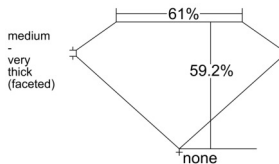

GIA®

FACSIMILE

GIA REPORT 7522350609

Verify this report at GIA.edu

GIA NATURAL DIAMOND DOSSIER®

May 31, 2025
GIA Report Number 7522350609
Shape and Cutting Style ..... Heart Brilliant
Measurements ..... 5.08 x 5.92 x 3.51 mm

GRADING RESULTS

Carat Weight ..... 0.60 carat
Color Grade ..... G
Clarity Grade VS2

ADDITIONAL GRADING INFORMATION

Polish ..... Excellent
Symmetry ..... Very Good
Fluorescence ..... None
Clarity Characteristics..... Cloud, Crystal, Needle
Inscription(s): GIA 7522350609

PROPORTIONS

Profile not to actual proportions

GRADING SCALES

GIA COLOR SCALE		GIA CLARITY SCALE			
COLORLESS	D	NEAR COLORLESS	FLAWLESS		
	E		INTERNALLY FLAWLESS		
	F		VERY VERY SLIGHTLY INCLUDED	VVS₁	
	G			VVS₂	
	H			VERY SLIGHTLY INCLUDED	VS₁
	I		VS₂		
	J		SLIGHTLY INCLUDED	SI₁	
	K			SI₂	
	L			INCLUDED	I₁
	M				I₂
N	I₃				
O					
P					
Q					
R					
S					
T					
U					
V					
W					
X					
Y					
Z