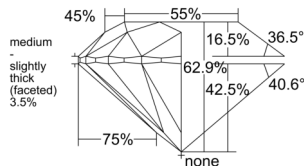

GIA®

FACSIMILE

GIA REPORT

7522364781

Verify this report at GIA.edu

GIA NATURAL DIAMOND DOSSIER®

June 03, 2025

GIA Report Number **7522364781**

Shape and Cutting Style ..... **Round Brilliant**

Measurements ..... **5.35 - 5.38 x 3.37 mm**

GRADING RESULTS

Carat Weight ..... **0.60 carat**

Color Grade ..... **H**

Clarity Grade **VS1**

Cut Grade ..... **Excellent**

ADDITIONAL GRADING INFORMATION

Polish ..... **Excellent**

Symmetry ..... **Excellent**

Fluorescence ..... **None**

Clarity Characteristics..... **Feather, Needle, Pinpoint**

Inscription(s): **GIA 7522364781**

PROPORTIONS

Profile to actual proportions