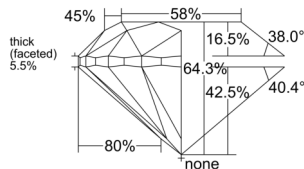

GIA®

FACSIMILE

GIA REPORT 7522439428

Verify this report at GIA.edu

GIA NATURAL DIAMOND DOSSIER®

June 10, 2025
GIA Report Number 7522439428
Shape and Cutting Style ..... Round Brilliant
Measurements ..... 4.92 - 4.95 x 3.17 mm

GRADING RESULTS

Carat Weight ..... 0.50 carat
Color Grade I
Clarity Grade VVS1
Cut Grade ..... Very Good

ADDITIONAL GRADING INFORMATION

Polish ..... Excellent
Symmetry ..... Excellent
Fluorescence ..... Faint
Clarity Characteristics ..... Pinpoint, Feather
Inscription(s): GIA 7522439428

PROPORTIONS

Profile to actual proportions

GRADING SCALES

GIA COLOR SCALE

COLORLESS	D
	E
	F
	G
	H
	I
	J
NEAR COLORLESS	K
	L
	M
FAIN	N
	O
	P
	Q
	R
	S
	T
	U
	V
	W
	X
	Y
LIGHT	Z

GIA CLARITY SCALE

FLAWLESS	VERY VERY SLIGHTLY INCLUDED	VVS₁	
			VVS₂
INTERNALLY FLAWLESS	VERY SLIGHTLY INCLUDED	VS₁	
		VS₂	
SLIGHTLY INCLUDED	INCLUDED	SI₁	
		SI₂	
POOR		I₁	
		I₂	
		I₃	

GIA CUT SCALE

EXCELLENT
VERY GOOD
GOOD
FAIR
POOR