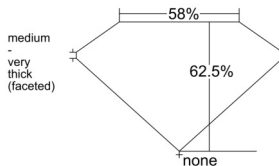

GIA®

FACSIMILE

GIA REPORT 7522439609

Verify this report at GIA.edu

GIA NATURAL DIAMOND DOSSIER®

June 13, 2025
GIA Report Number 7522439609
Shape and Cutting Style ..... Pear Brilliant
Measurements ..... 7.05 x 4.38 x 2.74 mm

GRADING RESULTS

Carat Weight ..... 0.50 carat
Color Grade ..... L, Faint Brown
Clarity Grade VVS1

ADDITIONAL GRADING INFORMATION

Polish ..... Excellent
Symmetry ..... Excellent
Fluorescence ..... None
Clarity Characteristics..... Pinpoint, Indented Natural
Inscription(s): GIA 7522439609

PROPORTIONS

Profile not to actual proportions

GRADING SCALES

GIA COLOR SCALE		GIA CLARITY SCALE			
COLORLESS	D	VERY VERY SLIGHTLY INCLUDED	FLAWLESS		
	E		INTERNALLY FLAWLESS		
	F	VERY SLIGHTLY INCLUDED	VVS₁		
	G		VVS₂		
	H		VS₁		
	NEAR COLORLESS	I	VERY SLIGHTLY INCLUDED	VS₂	
		J		SI₁	
		FAINT	K	SLIGHTLY INCLUDED	SI₂
			L		I₁
			M		I₂
VERT LIGHT	N	INCLUDED	I₃		
	O				
	P				
	Q				
	R				
LIGHT	S				
	T				
	U				
	V				
	W				
X					
Y					
Z