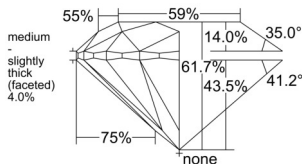

GIA®

FACSIMILE

GIA NATURAL DIAMOND DOSSIER®

June 12, 2025
GIA Report Number 7522460876
Shape and Cutting Style ..... Round Brilliant
Measurements ..... 4.84 - 4.88 x 3.00 mm

GRADING RESULTS

Carat Weight ..... 0.44 carat
Color Grade ..... F
Clarity Grade VS2
Cut Grade ..... Excellent

ADDITIONAL GRADING INFORMATION

Polish ..... Excellent
Symmetry ..... Excellent
Fluorescence ..... None
Clarity Characteristics ..... Crystal, Cloud
Inscription(s): GIA 7522460876

GIA REPORT 7522460876

Verify this report at GIA.edu

PROPORTIONS

Profile to actual proportions

GRADING SCALES

GIA COLOR SCALE	GIA CLARITY SCALE	GIA CUT SCALE	
D	FLAWLESS	EXCELLENT	
E	INTERNALLY FLAWLESS		
F		VVS₁	VERY GOOD
G	VVS₂		
H	VS₁	GOOD	
I	VS₂		
J	SI₁	FAIR	
K	SI₂		
L	I₁	POOR	
M	I₂		
N	I₃		
O			
P			
Q			
R			
S			
T			
U			
V			
W			
X			
Y			
Z