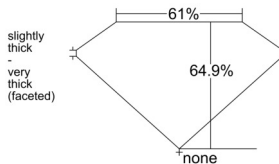

GIA®

FACSIMILE

GIA REPORT 7522549477

Verify this report at GIA.edu

GIA NATURAL DIAMOND DOSSIER®

June 26, 2025
GIA Report Number 7522549477
Shape and Cutting Style ..... Pear Brilliant
Measurements ..... 6.32 x 3.49 x 2.26 mm

GRADING RESULTS

Carat Weight ..... 0.30 carat
Color Grade ..... D
Clarity Grade VS1

ADDITIONAL GRADING INFORMATION

Polish ..... Excellent
Symmetry ..... Very Good
Fluorescence ..... None
Clarity Characteristics..... Cloud, Crystal, Pinpoint
Inscription(s): GIA 7522549477

PROPORTIONS

Profile not to actual proportions

GRADING SCALES

GIA COLOR SCALE		GIA CLARITY SCALE			
COLORLESS	D	VERY VERY SLIGHTLY INCLUDED	FLAWLESS		
	E		INTERNALLY FLAWLESS		
	F	VERY SLIGHTLY INCLUDED	VS₁		
	G		VS₂		
	H		VS₁		
	NEAR COLORLESS	I	SLIGHTLY INCLUDED	SI₁	
		J		SI₂	
		FAINT	K	INCLUDED	I₁
			L		I₂
			M		I₃
VERT LIGHT	N				
	O				
	P				
	Q				
	R				
LIGHT	S				
	T				
	U				
	V				
	W				
X					
Y					
Z