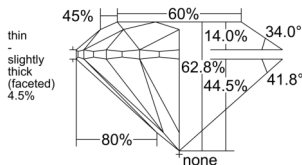

GIA®

FACSIMILE

GIA REPORT

7522563276

Verify this report at GIA.edu

GIA NATURAL DIAMOND DOSSIER®

June 20, 2025
GIA Report Number 7522563276
Shape and Cutting Style ..... Round Brilliant
Measurements ..... 5.00 - 5.07 x 3.16 mm

GRADING RESULTS

Carat Weight ..... 0.50 carat
Color Grade ..... K
Clarity Grade VVS1
Cut Grade ..... Excellent

ADDITIONAL GRADING INFORMATION

Polish ..... Excellent
Symmetry ..... Very Good
Fluorescence ..... None
Clarity Characteristics..... Pinpoint, Feather, Indented Natural
Inscription(s): GIA 7522563276

PROPORTIONS

Profile to actual proportions