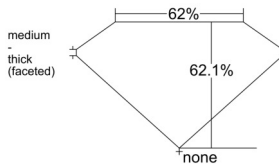

GIA®

FACSIMILE

GIA REPORT 7522576013

Verify this report at GIA.edu

GIA NATURAL DIAMOND DOSSIER®

June 26, 2025
GIA Report Number 7522576013
Shape and Cutting Style ..... Pear Brilliant
Measurements ..... 6.01 x 3.74 x 2.32 mm

GRADING RESULTS

Carat Weight ..... 0.30 carat
Color Grade ..... G
Clarity Grade S11

ADDITIONAL GRADING INFORMATION

Polish ..... Excellent
Symmetry ..... Very Good
Fluorescence ..... None
Clarity Characteristics..... Cloud, Twinning Wisp
Inscription(s): GIA 7522576013

PROPORTIONS

Profile not to actual proportions

GRADING SCALES

GIA COLOR SCALE		GIA CLARITY SCALE				
COLORLESS	D	VERY VERY SLIGHTLY INCLUDED	FLAWLESS			
	E		INTERNALLY FLAWLESS			
	F		VVS₁			
	NEAR COLORLESS	G	VERY SLIGHTLY INCLUDED	VVS₂		
		H		VS₁		
		FANT	I	SLIGHTLY INCLUDED	VS₂	
			J		S1₁	
			LIGHT	K	INCLUDED	S1₂
	L	I₁				
	M	I₂				
N	INCLUDED	I₃				
O						
P						
Q						
R						
S						
T						
U						
V						
W						
X						
Y						
Z