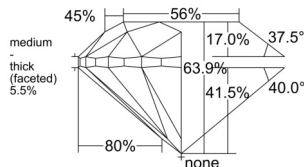

GIA®

FACSIMILE

GIA REPORT

7522582413

Verify this report at GIA.edu

GIA NATURAL DIAMOND DOSSIER®

June 23, 2025
GIA Report Number 7522582413
Shape and Cutting Style ..... Round Brilliant
Measurements ..... 4.82 - 4.87 x 3.10 mm

GRADING RESULTS

Carat Weight ..... 0.47 carat
Color Grade ..... E
Clarity Grade VS2
Cut Grade ..... Very Good

ADDITIONAL GRADING INFORMATION

Polish ..... Very Good
Symmetry ..... Very Good
Fluorescence ..... None
Clarity Characteristics..... Cloud, Indented Natural
Inscription(s): GIA 7522582413

PROPORTIONS

Profile to actual proportions

GRADING SCALES

GIA COLOR SCALE

COLORLESS	D
	E
	F
	G
	H
	I
	J
NEAR COLORLESS	K
	L
Faint	M
	N
	O
	P
Very Light	Q
	R
	S
	T
	U
	V
Light	W
	X
	Y
	Z

GIA CLARITY SCALE

FLAWLESS	VERY VERY SLIGHTLY INCLUDED	VS₁	VS₂	SLIGHTLY SLIGHTLY INCLUDED	SI₁	SI₂	I₁	I₂	I₃	
										VERY SLIGHTLY INCLUDED
INTERNALLY FLAWLESS										

GIA CUT SCALE

EXCELLENT
VERY GOOD
GOOD
FAIR
POOR