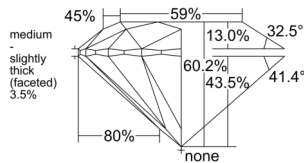

GIA®

FACSIMILE

GIA REPORT

7522588137

Verify this report at GIA.edu

GIA NATURAL DIAMOND DOSSIER®

June 24, 2025
GIA Report Number 7522588137
Shape and Cutting Style ..... Round Brilliant
Measurements ..... 4.68 - 4.71 x 2.83 mm

GRADING RESULTS

Carat Weight ..... 0.37 carat
Color Grade I
Clarity Grade VS1
Cut Grade ..... Excellent

ADDITIONAL GRADING INFORMATION

Polish ..... Excellent
Symmetry ..... Excellent
Fluorescence ..... Faint
Clarity Characteristics..... Crystal, Feather, Cloud, Pinpoint
Inscription(s): GIA 7522588137

PROPORTIONS

Profile to actual proportions

GRADING SCALES

GIA COLOR SCALE

COLORLESS	D
	E
	F
	G
	H
	I
	J
NEAR COLORLESS	K
	L
Faint	M
	N
	O
	P
	Q
Very Light	R
	S
	T
	U
	V
	W
	X
	Y
Light	Z

GIA CLARITY SCALE

FLAWLESS	INTERNAL FLAWLESS	
		FLAWLESS
VERY VERY SLIGHTLY INCLUDED	VVS₁	
	VVS₂	
VERY SLIGHTLY INCLUDED	VS₁	
	VS₂	
SLIGHTLY INCLUDED	SI₁	
	SI₂	
INCLUDED	I₁	
	I₂	
	I₃	

GIA CUT SCALE

EXCELLENT	
	VERY GOOD
GOOD	
FAIR	
POOR