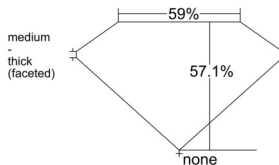

GIA®

FACSIMILE

GIA REPORT 7522589620

Verify this report at GIA.edu

GIA NATURAL DIAMOND DOSSIER®

June 23, 2025
GIA Report Number 7522589620
Shape and Cutting Style ..... Heart Brilliant
Measurements ..... 5.14 x 5.99 x 3.42 mm

GRADING RESULTS

Carat Weight ..... 0.60 carat
Color Grade ..... G
Clarity Grade VS1

ADDITIONAL GRADING INFORMATION

Polish ..... Very Good
Symmetry ..... Excellent
Fluorescence ..... None
Clarity Characteristics.... Crystal, Cloud, Needle, Indented Natural
Inscription(s): GIA 7522589620

PROPORTIONS

Profile not to actual proportions

GRADING SCALES

GIA COLOR SCALE		GIA CLARITY SCALE			
COLORLESS	D	VERY VERY SLIGHTLY INCLUDED	FLAWLESS		
	E		INTERNALLY FLAWLESS		
	F	VERY SLIGHTLY INCLUDED	VVS₁		
	G		VVS₂		
	H		VS₁		
	NEAR COLORLESS	I	SLIGHTLY INCLUDED	VS₂	
		J		SI₁	
		FAINT	K	INCLUDED	SI₂
			L		I₁
			M		I₂
VERT LIGHT	N	LIGHT	I₃		
	O				
	P				
	Q				
	R