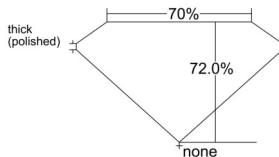

GIA®

FACSIMILE

GIA REPORT 7522597842

Verify this report at GIA.edu

GIA NATURAL DIAMOND DOSSIER®

June 24, 2025
GIA Report Number 7522597842
Shape and Cutting Style ..... Square Modified Brilliant
Measurements ..... 4.46 x 4.44 x 3.20 mm

GRADING RESULTS

Carat Weight ..... 0.55 carat
Color Grade I
Clarity Grade VVS1

ADDITIONAL GRADING INFORMATION

Polish ..... Excellent
Symmetry ..... Very Good
Fluorescence ..... None
Clarity Characteristics ..... Feather
Inscription(s): GIA 7522597842

PROPORTIONS

Profile not to actual proportions

GRADING SCALES

GIA COLOR SCALE		GIA CLARITY SCALE			
COLORLESS	D	VERY VERY SLIGHTLY INCLUDED	FLAWLESS		
	E		INTERNALLY FLAWLESS		
	F		VVS₁		
	G		VVS₂		
	NEAR COLORLESS	H	VERY SLIGHTLY INCLUDED	VS₁	
		I		VS₂	
		FAINT	J	SLIGHTLY INCLUDED	SI₁
			K		SI₂
	L		I₁		
	VERY LIGHT		M	INCLUDED	I₂
N			I₃		
O					
P					
LIGHT	Q				
	R				
	S				
	T				
	U				
	V				
W					
X					
Y					
Z