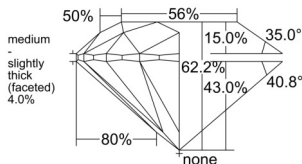

GIA®

FACSIMILE

GIA REPORT 7522605531

Verify this report at GIA.edu

GIA NATURAL DIAMOND DOSSIER®

June 25, 2025
GIA Report Number 7522605531
Shape and Cutting Style ..... Round Brilliant
Measurements ..... 5.36 - 5.39 x 3.34 mm

GRADING RESULTS

Carat Weight ..... 0.60 carat
Color Grade ..... H
Clarity Grade VVS2
Cut Grade ..... Excellent

ADDITIONAL GRADING INFORMATION

Polish ..... Excellent
Symmetry ..... Excellent
Fluorescence ..... None
Clarity Characteristics..... Pinpoint, Cloud, Indented Natural
Inscription(s): GIA 7522605531

PROPORTIONS

GRADING SCALES

GIA COLOR SCALE

COLOREDNESS	D
	E
	F
	G
	H
	I
	J
NEAR COLORLESS	K
	L
Faint	M
	N
	O
	P
	Q
	R
	S
	T
	U
	V
	W
	X
	Y
Light	Z

GIA CLARITY SCALE

VERY VERY SLIGHTLY INCLUDED	FLAWLESS
	INTERNALLY FLAWLESS
VERY SLIGHTLY INCLUDED	VVS₁
	VVS₂
SLIGHTLY INCLUDED	VS₁
	VS₂
INCLUDED	SI₁
	SI₂
	I₁
	I₂
	I₃

GIA CUT SCALE

EXCELLENT
VERY GOOD
GOOD
FAIR
POOR